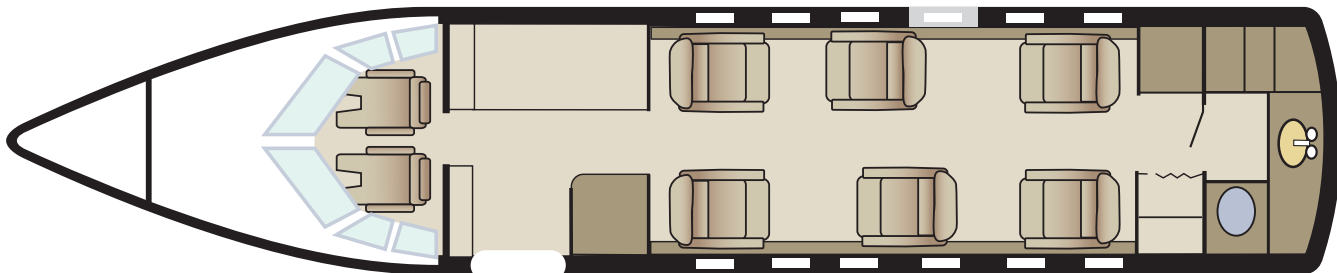

HAWKER 800XP

Midsized

SEATS

6

DURATION

6 Hours

RANGE

2,600 NM

MAX SPEED

514 MPH

Aircraft Features

Cabin Specs:

- Cabin Size: 604 cu ft
21.3 ft (L), 6 ft (W) 5.7 ft (H)
- Baggage: 48 cu ft
- Full Paint & Interior Refurbishment: 2016
- YOM: 2000

Aircraft Amenities:

- Executive Seating
- Microwave Oven
- Fwd & Aft Monitors
- Airshow 4000
- CD/DVD Player
- Enclosed Lavatory
- Complimentary Wi-Fi